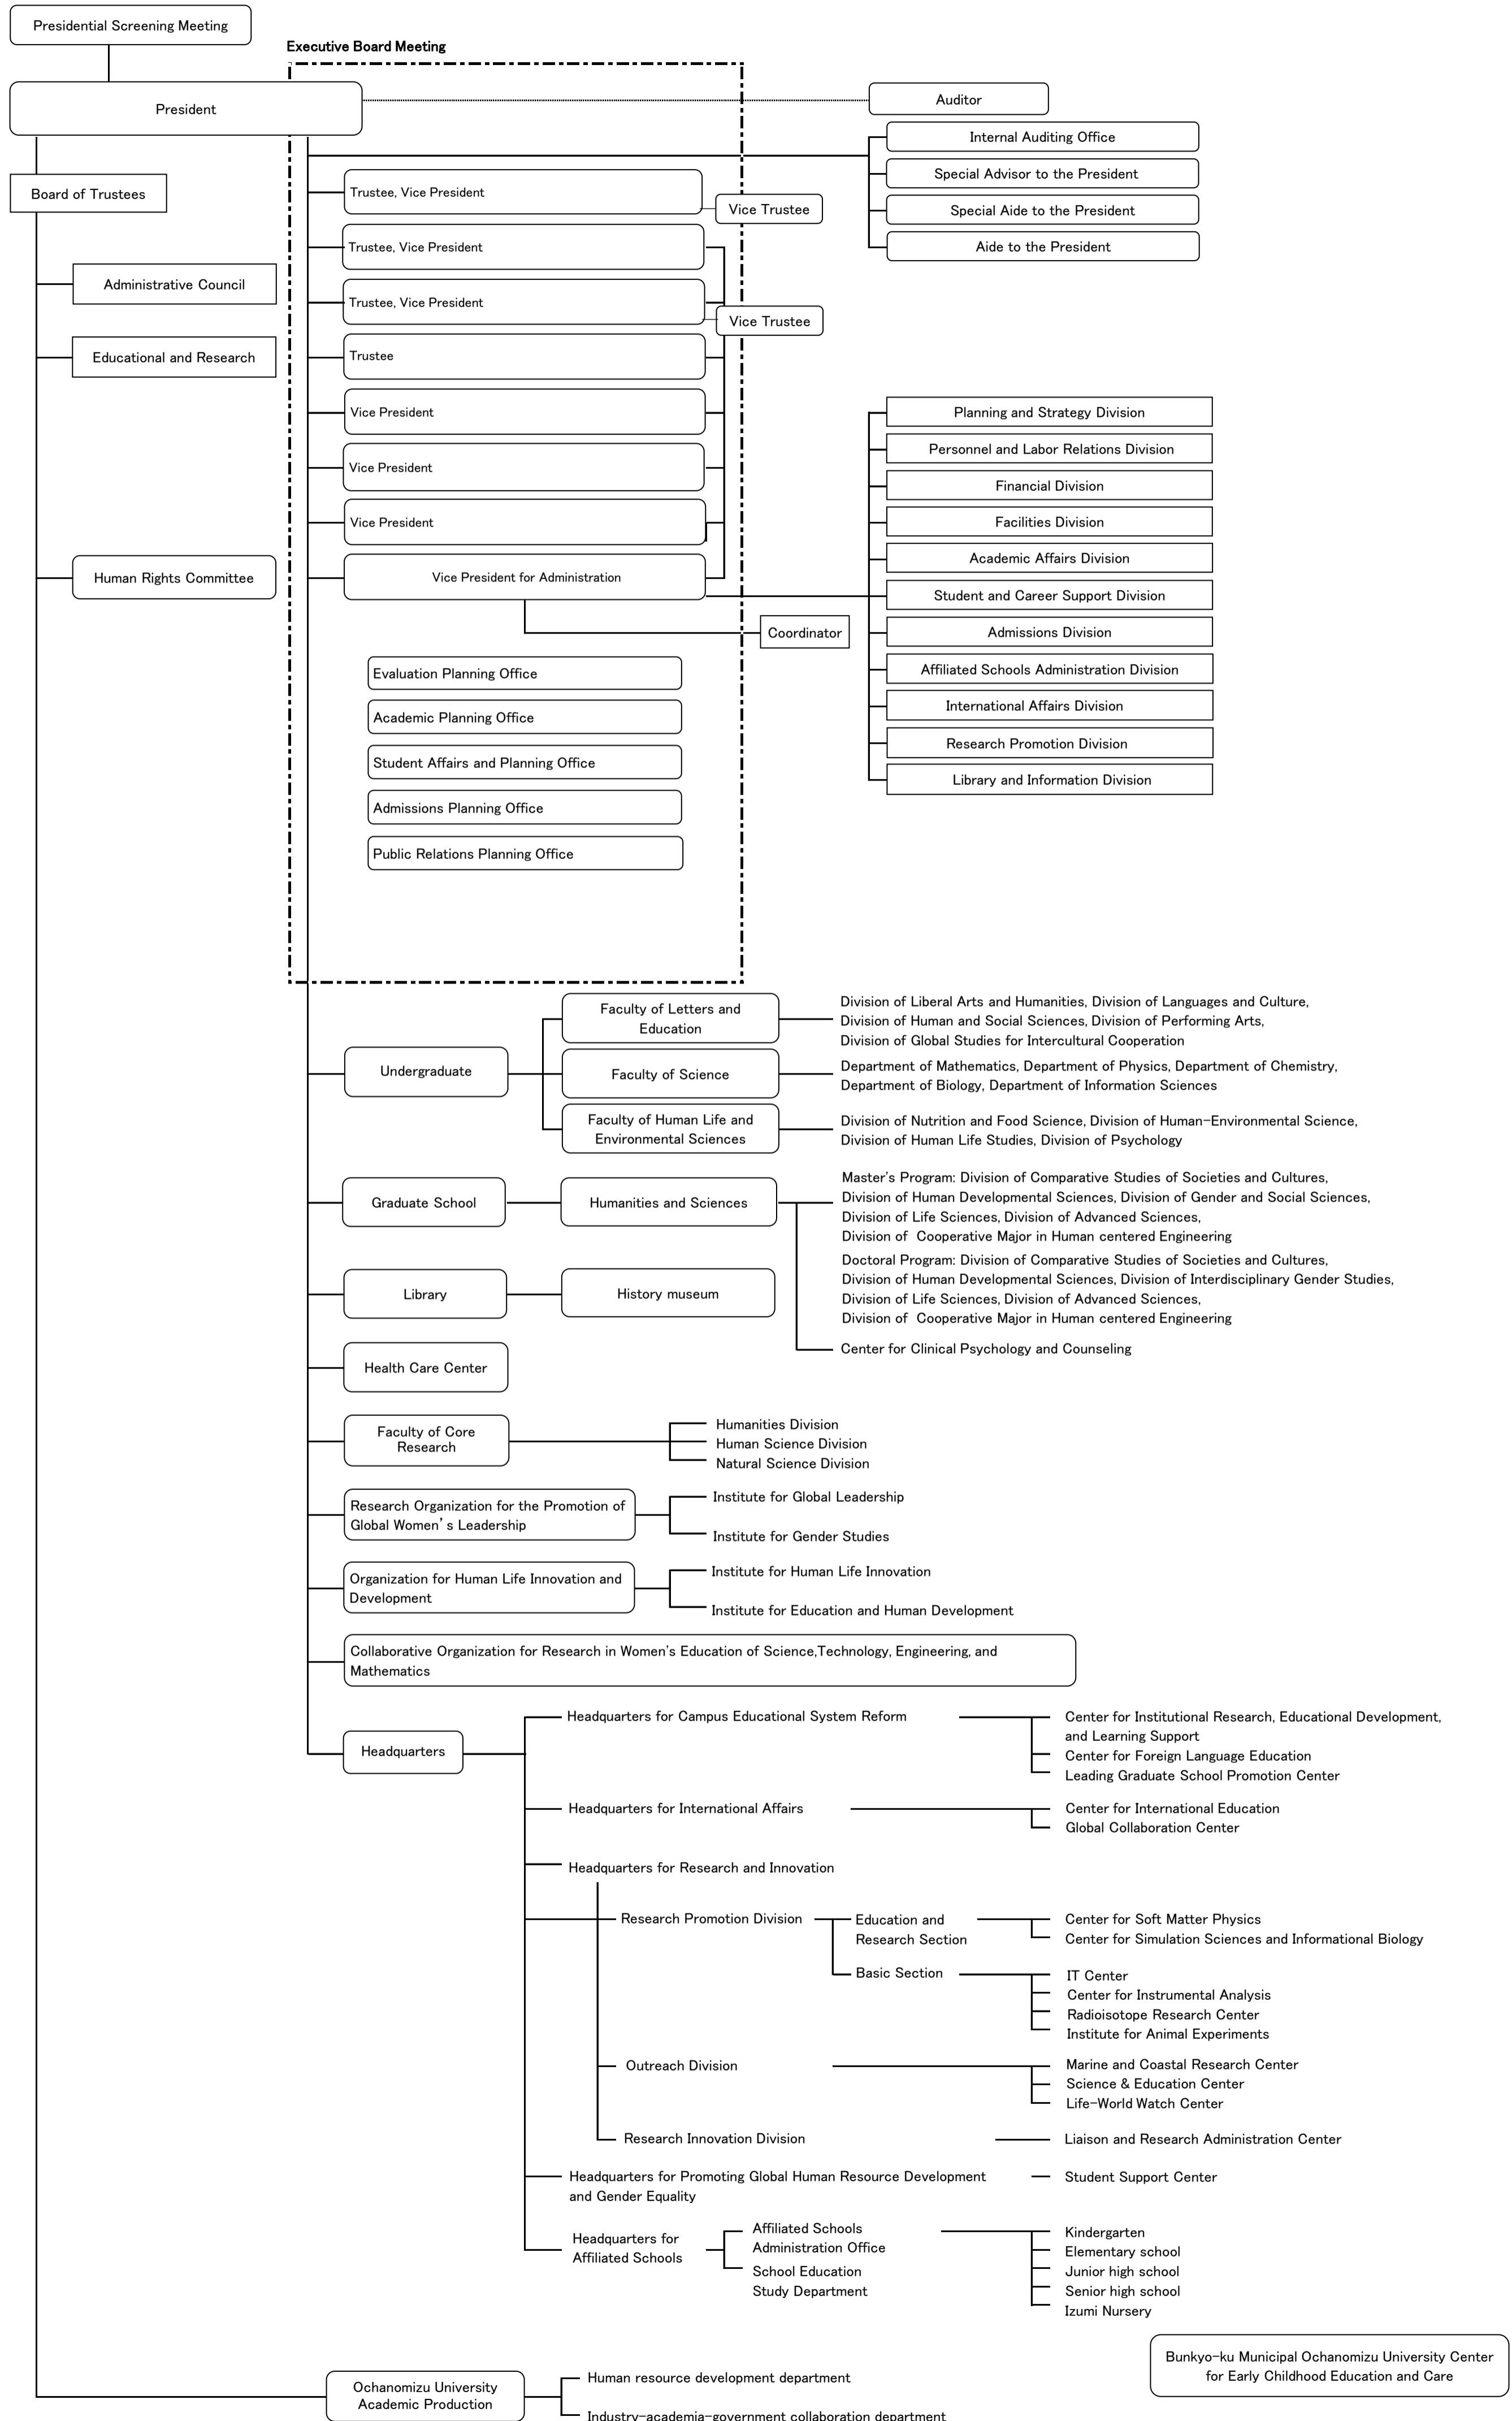

3-3 Administrative Organization Chart (As of April 1, 2020)

Bunkyo-ku Municipal Ochanomizu University Center for Early Childhood Education and Care